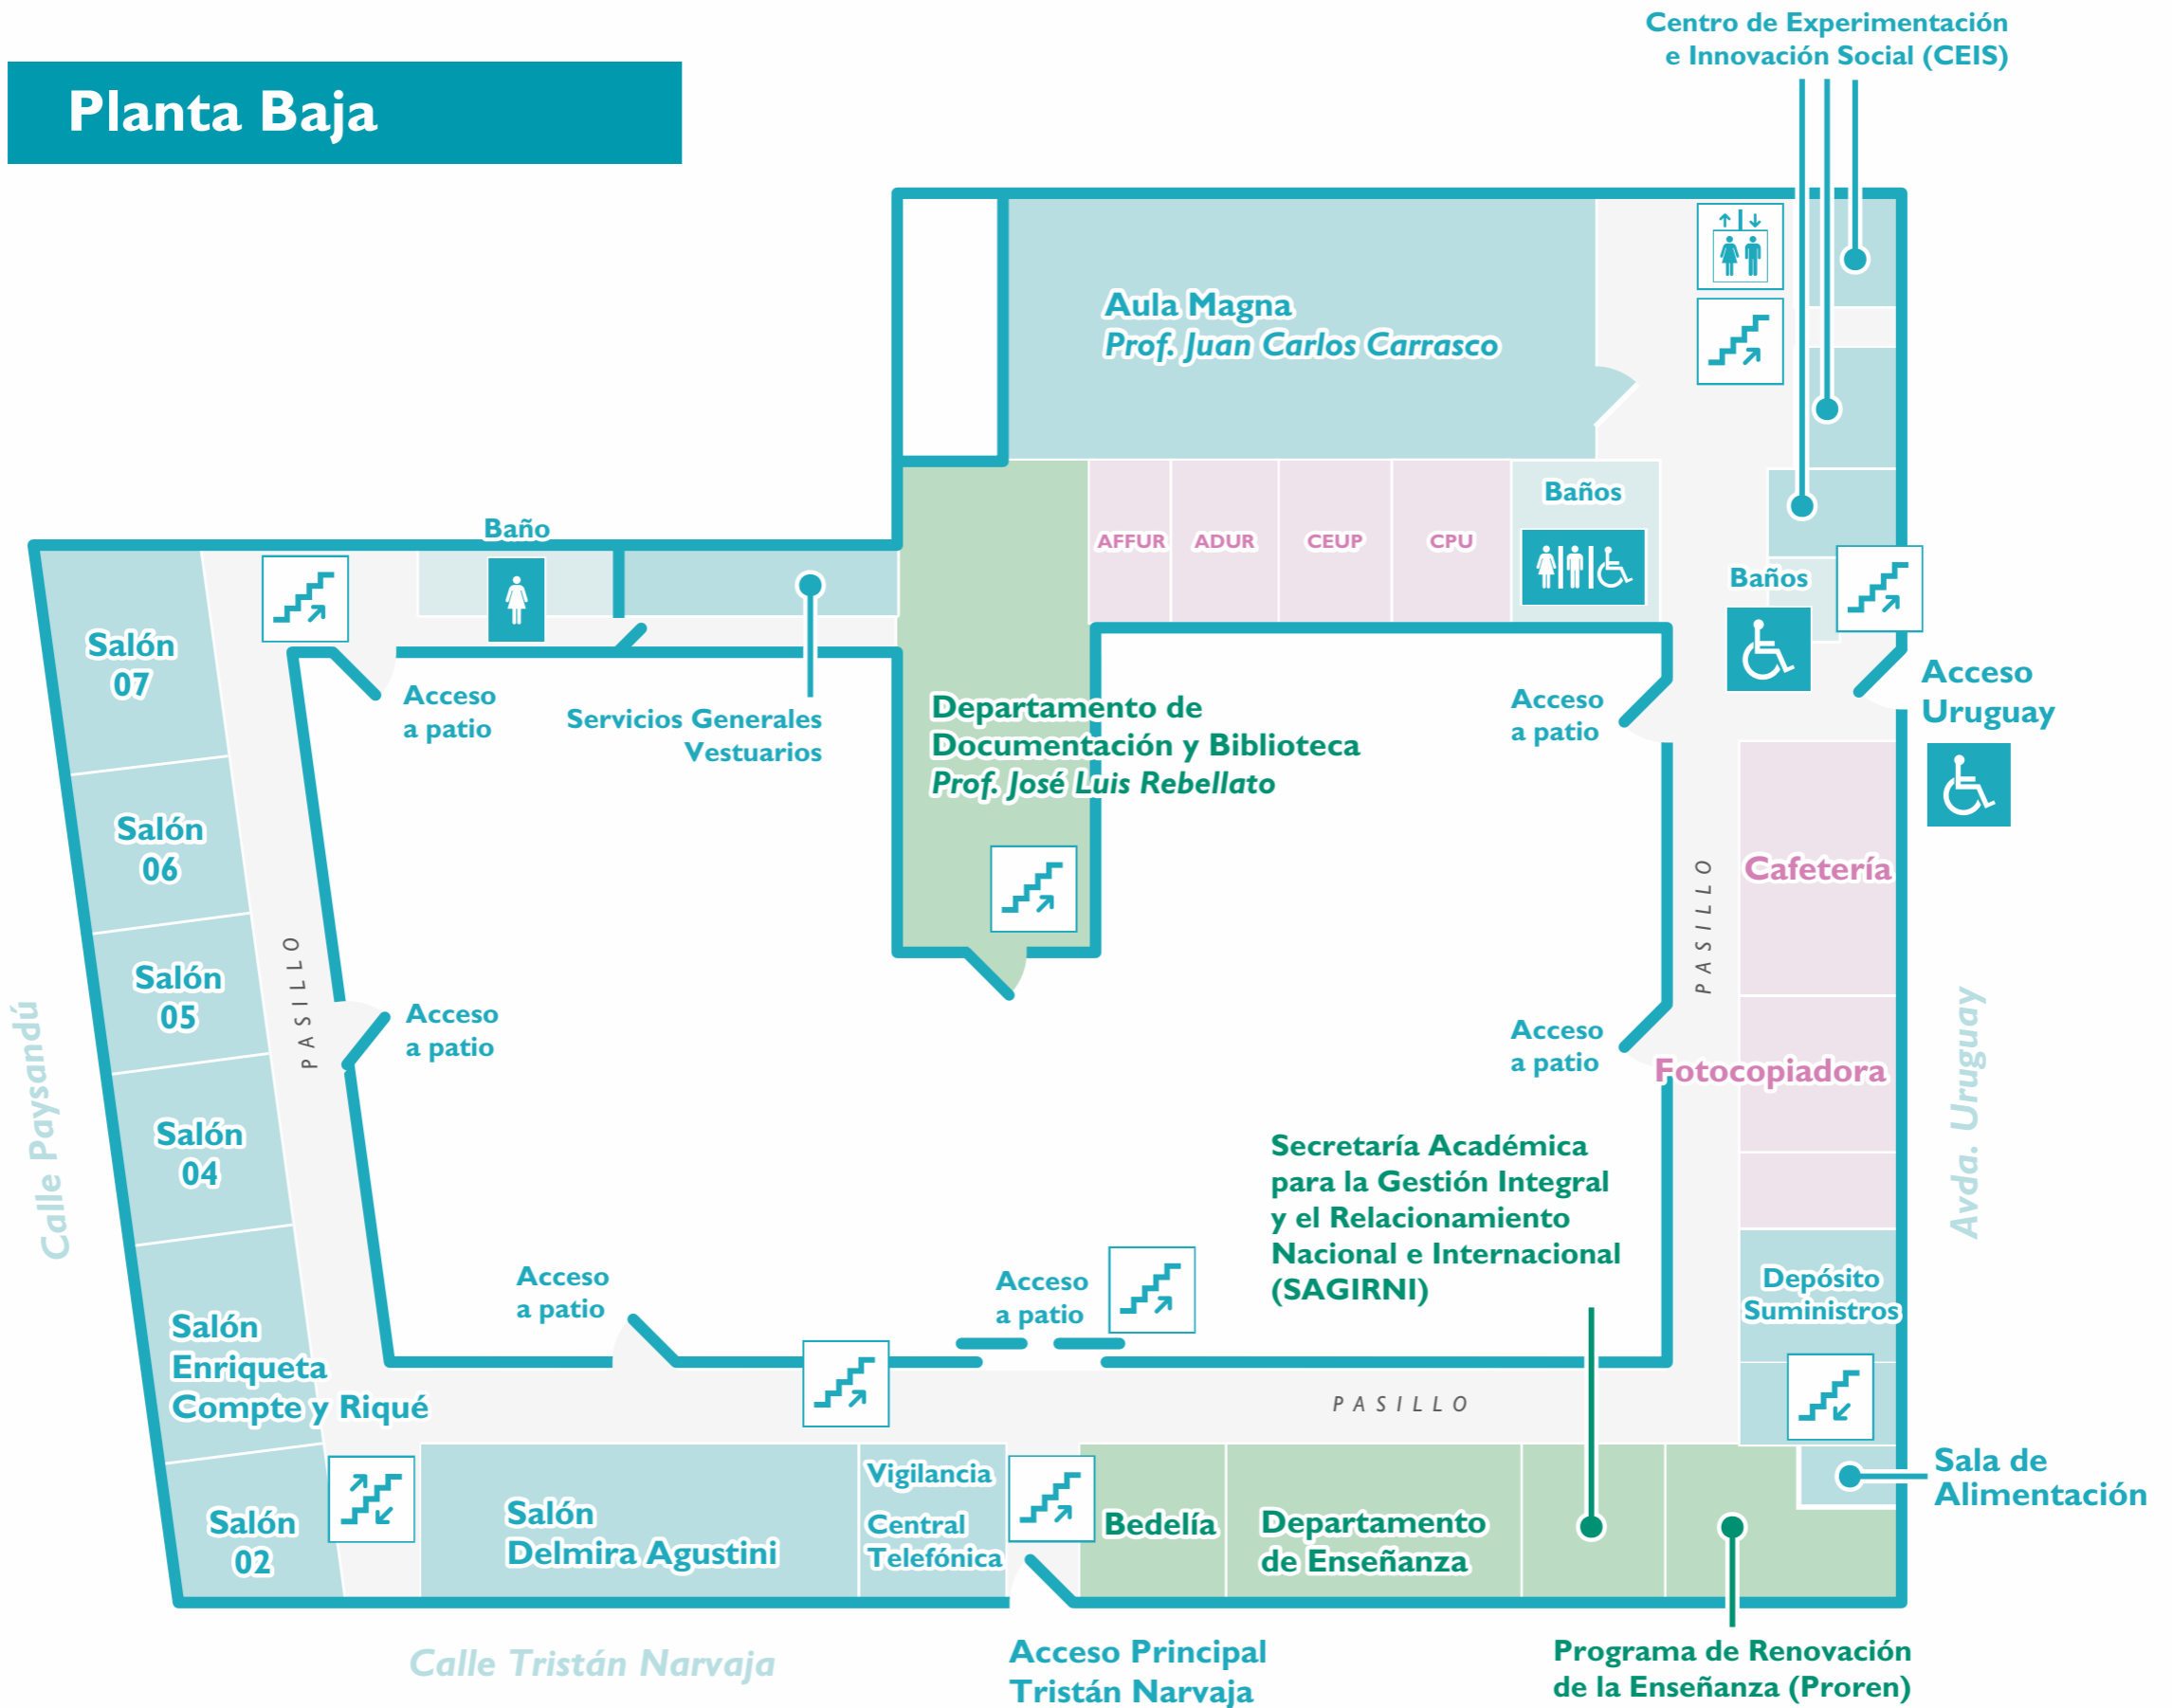

# Planta Baja

# Nivel 01

# Nivel 02

**Nivel 03**

Salón Mimí Langer

PASILLO

Diagram of the top right section of Level 03. It features a light blue rectangular area labeled 'Salón Mimí Langer'. To its right is a vertical corridor labeled 'PASILLO'. The corridor contains an elevator icon with up and down arrows and a staircase icon with an arrow pointing down.

**Subsuelo**

Salón 18

Salón Sara Rey Álvarez

Diagram of the bottom left section of the basement level. It shows a light blue trapezoidal area labeled 'Salón 18' and a light blue rectangular area labeled 'Salón Sara Rey Álvarez'. A staircase icon with an arrow pointing up is located between the two areas.