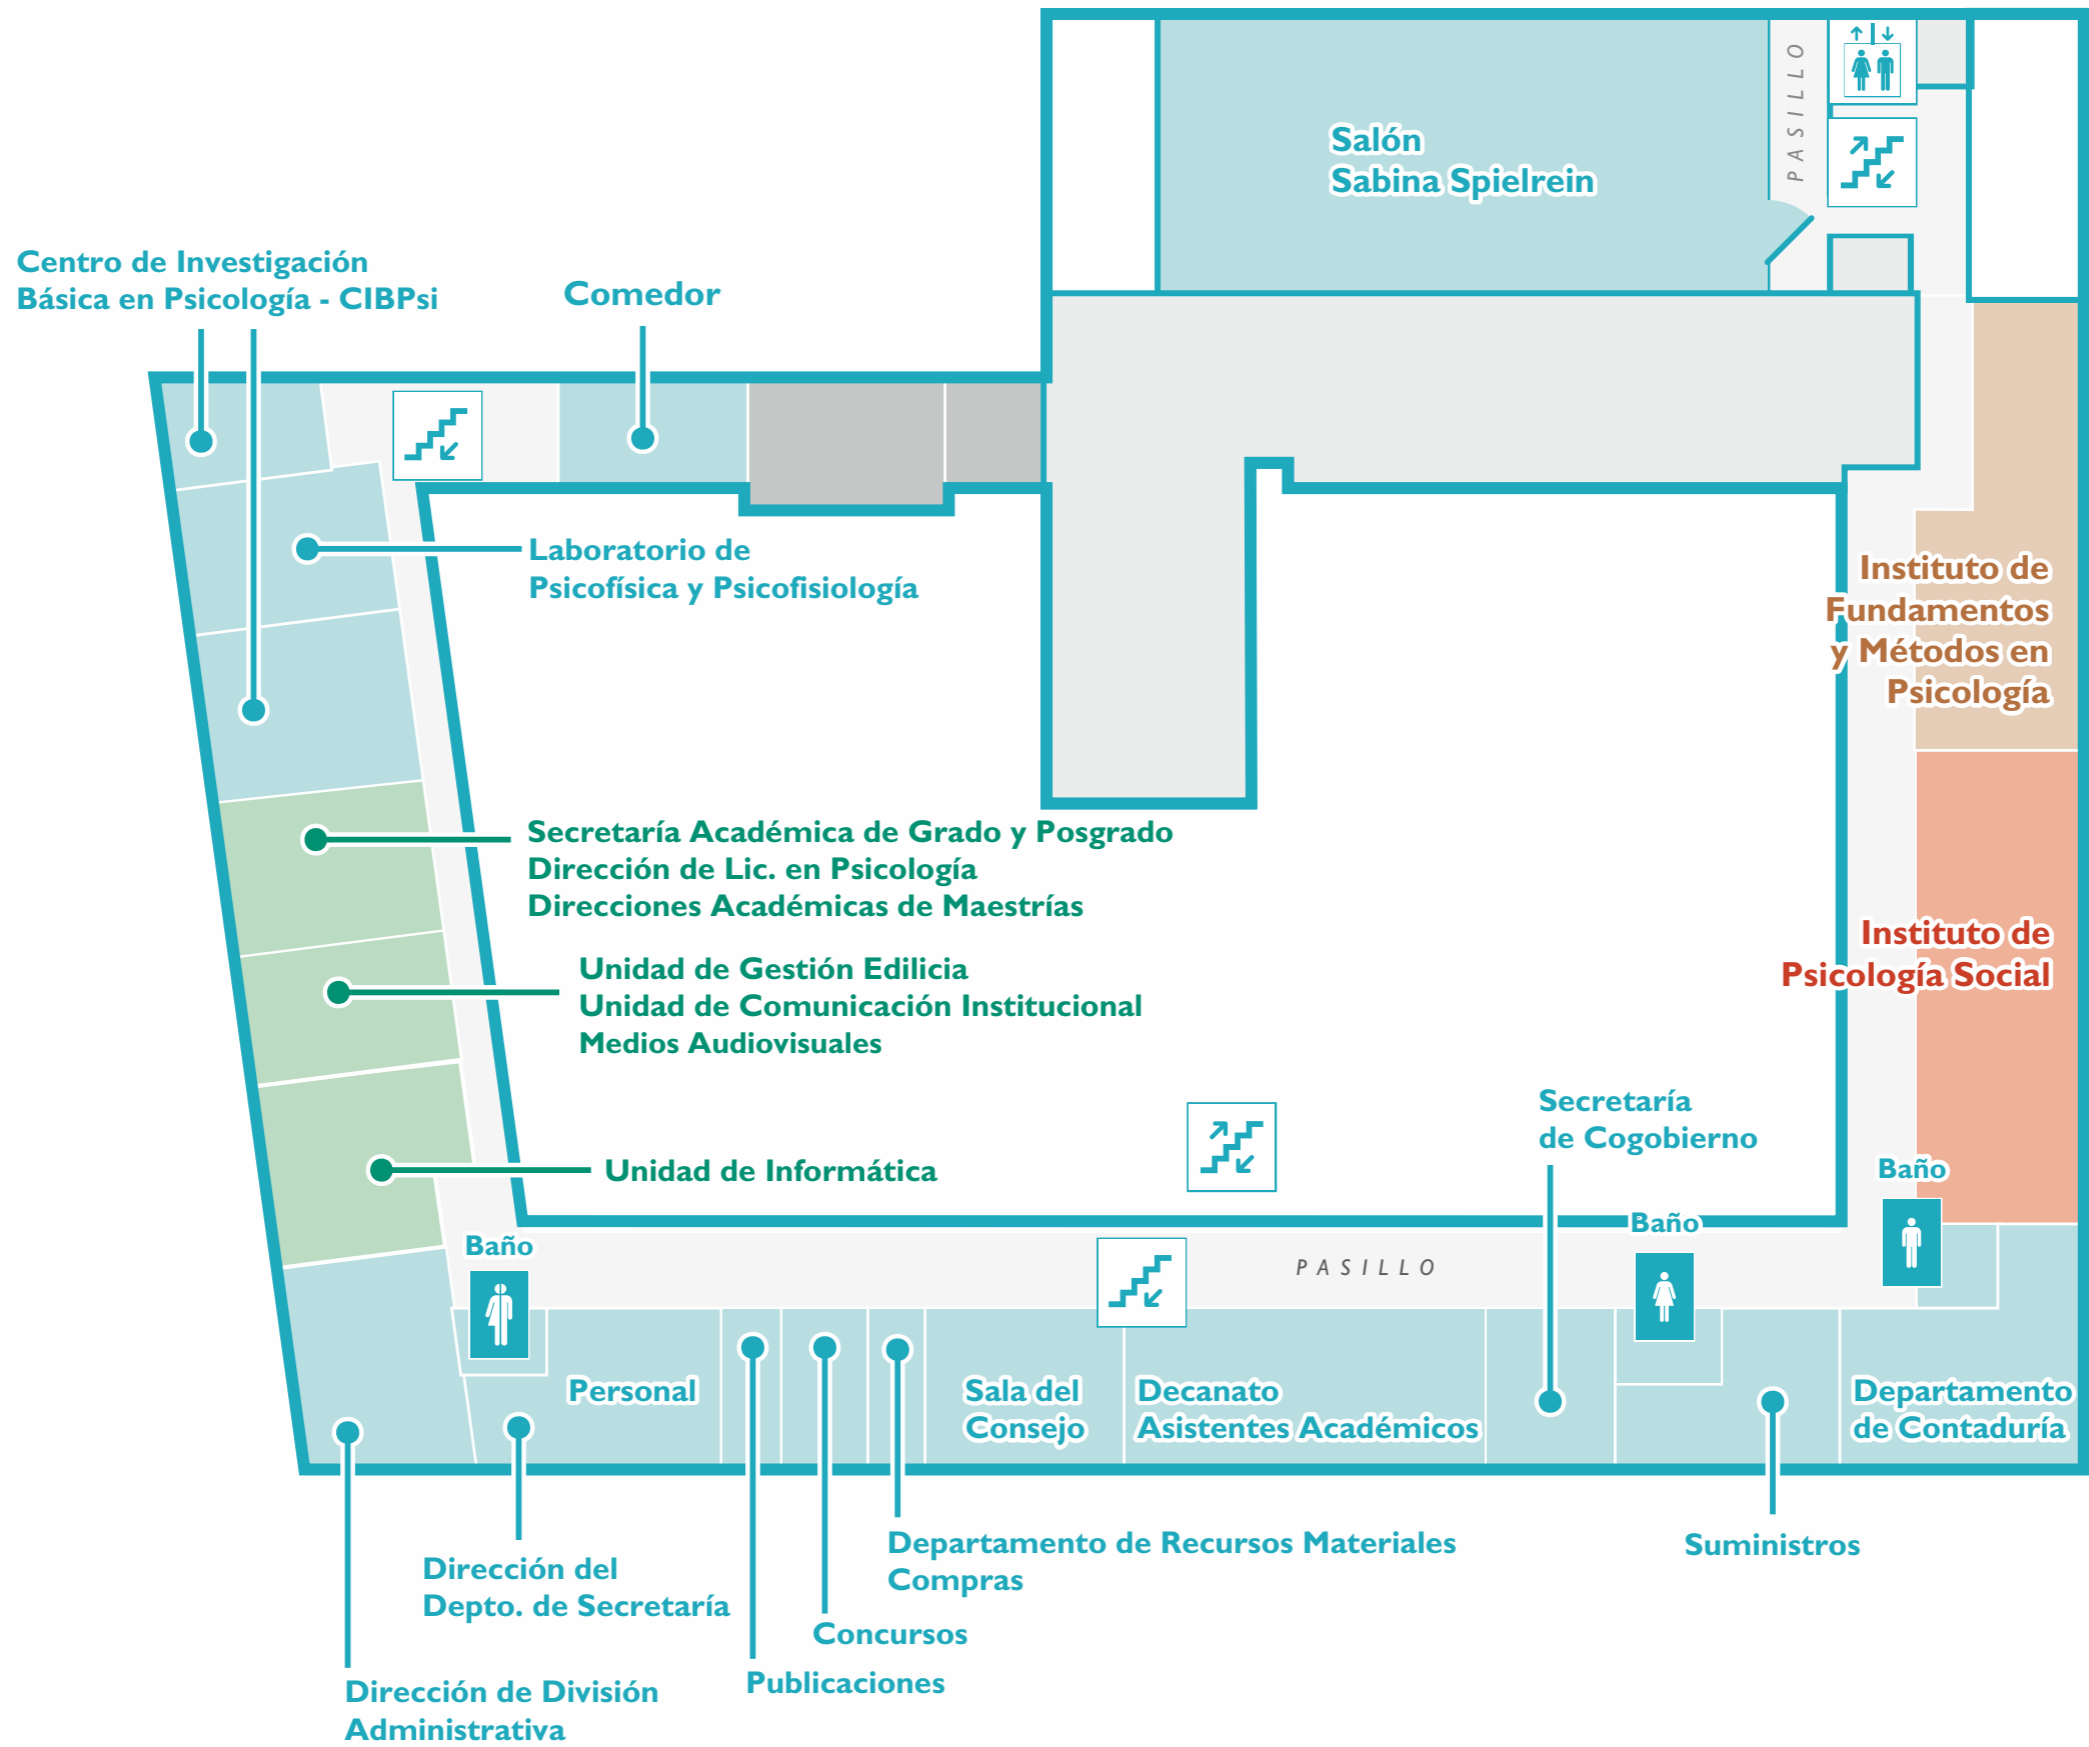

# Planta Baja

# Nivel 01

# Nivel 02

**Nivel 03**

Salón Mimí Langer

PASILLO

Diagram of the top right section of Level 03. It features a light blue rectangular area labeled 'Salón Mimí Langer'. To its right is a vertical corridor labeled 'PASILLO'. The corridor contains an elevator icon with up and down arrows and a staircase icon with an arrow pointing down.

**Subsuelo**

Salón 18

Salón Sara Rey Álvarez

Diagram of the bottom left section of the basement level. It shows a light blue trapezoidal area labeled 'Salón 18' and a light blue rectangular area labeled 'Salón Sara Rey Álvarez'. A staircase icon with an arrow pointing up is located between the two areas.