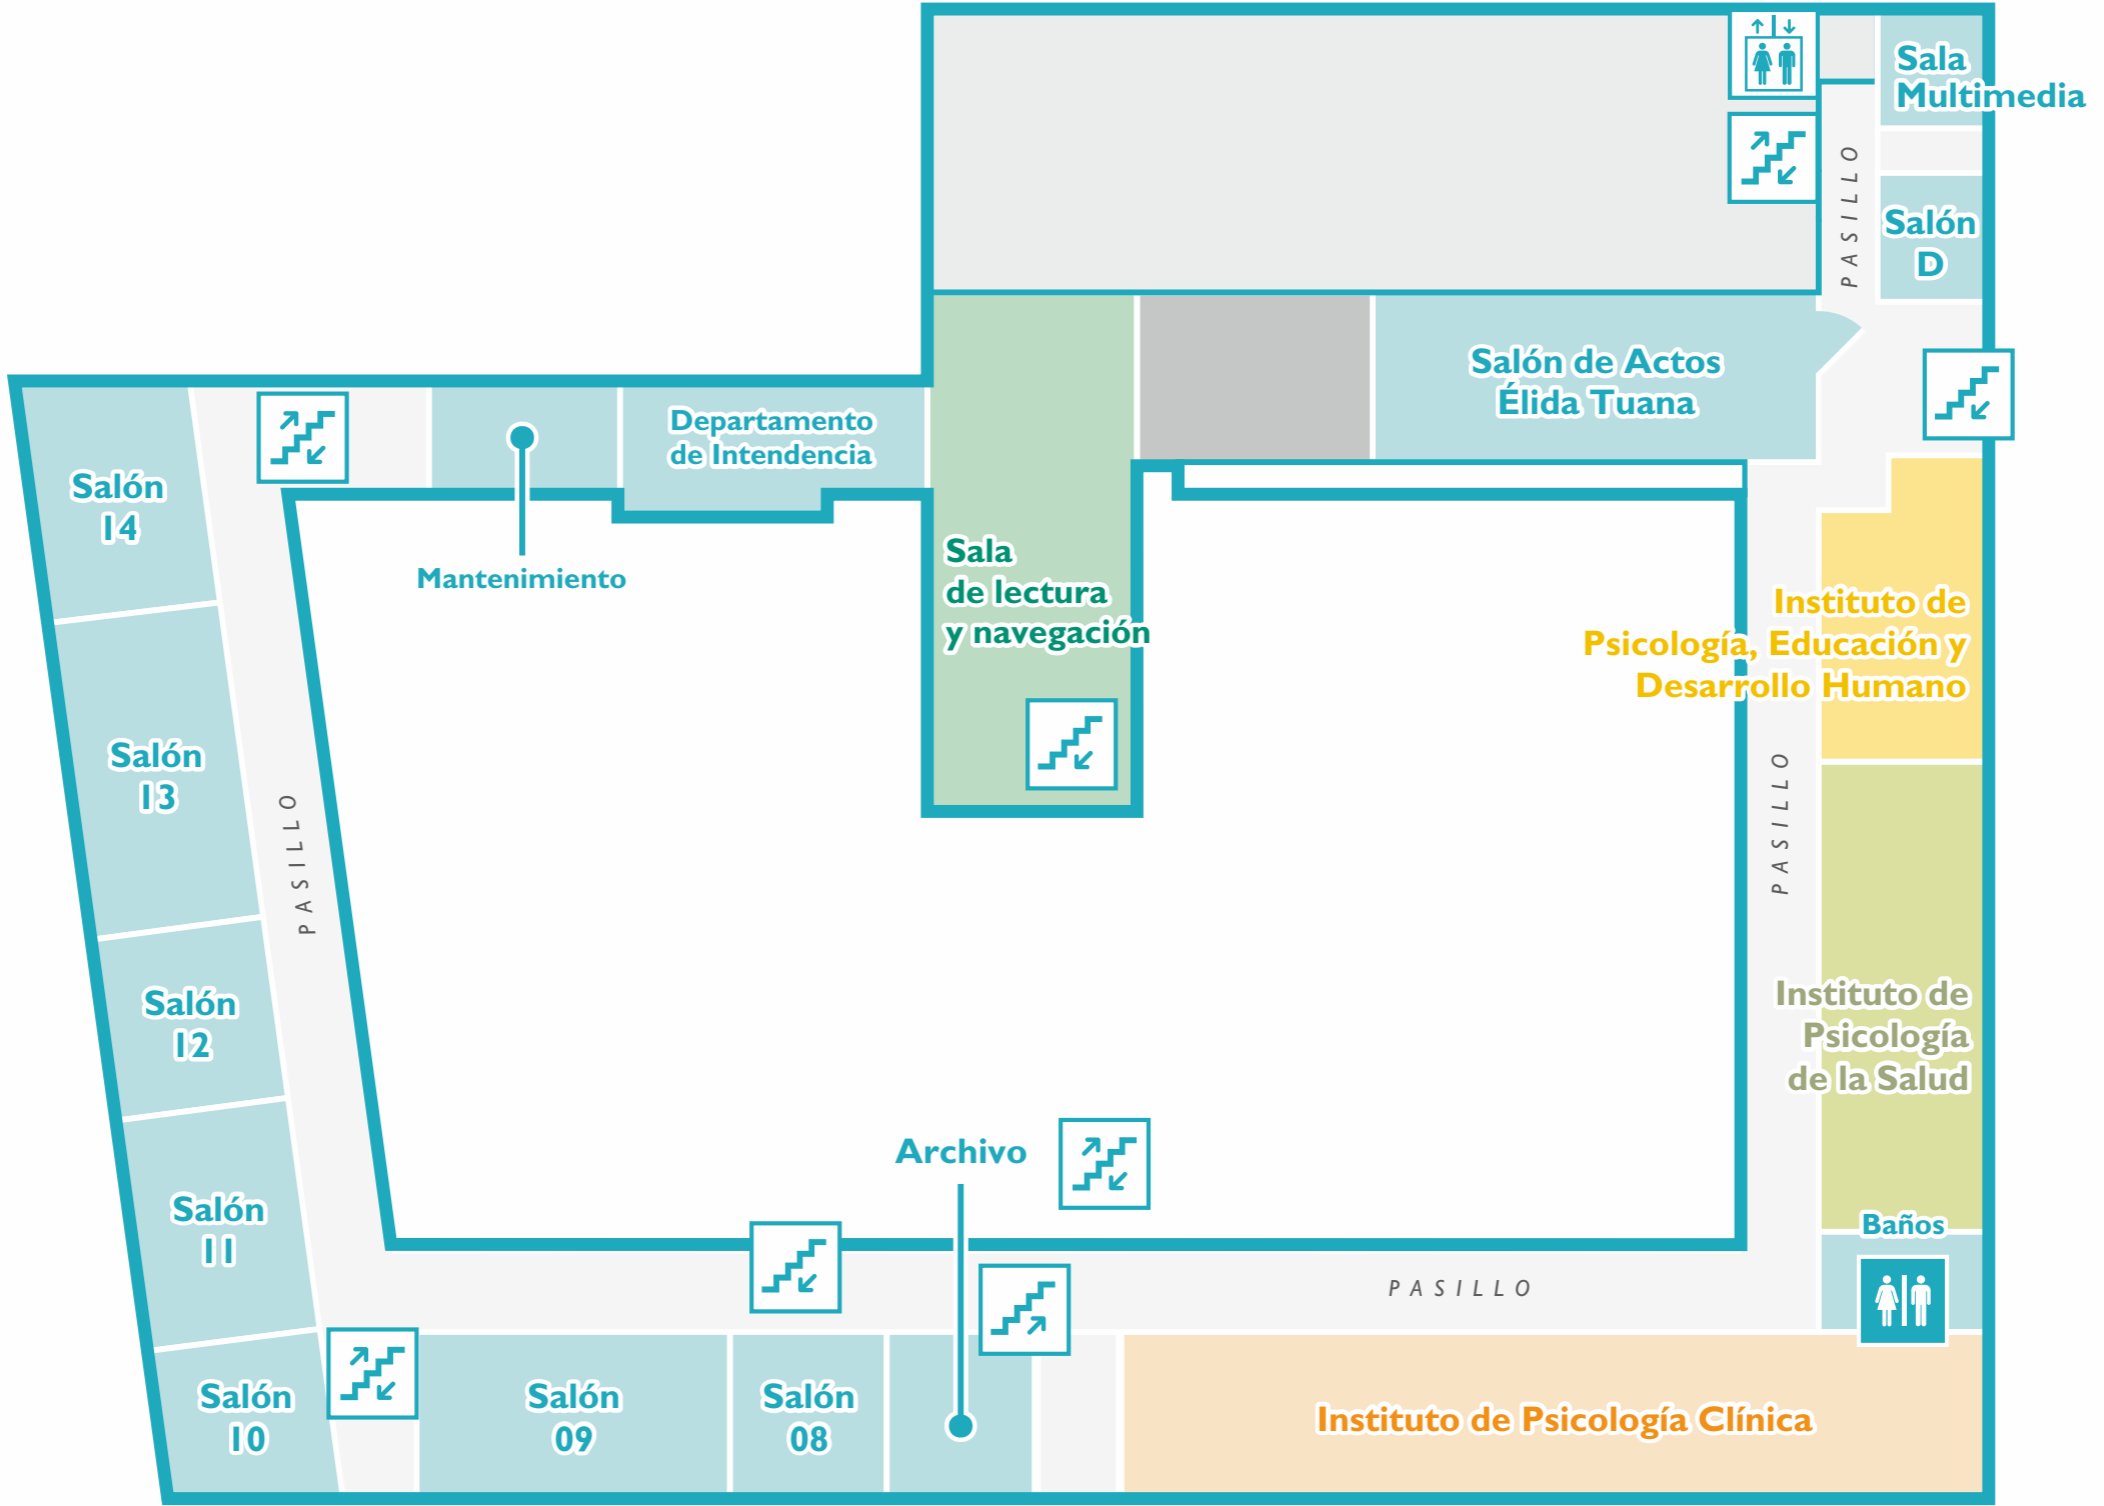

# Planta Baja

# Nivel 01

# Nivel 02

**Nivel 03**

Salón Mimí Langer

PASILLO

Diagram of the top right section of Level 03. It features a light blue rectangular area labeled 'Salón Mimí Langer'. To its right is a vertical corridor labeled 'PASILLO'. The corridor contains an elevator icon with up and down arrows and a staircase icon with an arrow pointing down.

**Subsuelo**

Salón 18

Salón Sara Rey Álvarez

Diagram of the bottom left section of the basement level. It shows a light blue trapezoidal area labeled 'Salón 18' and a light blue rectangular area labeled 'Salón Sara Rey Álvarez'. A staircase icon with an arrow pointing up is located between the two areas.